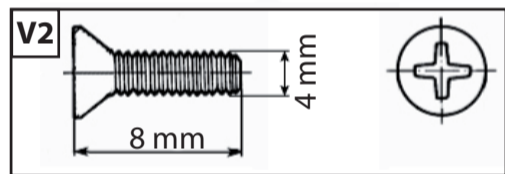

C2

MOOVI 230V

C3

MICHELANGELO